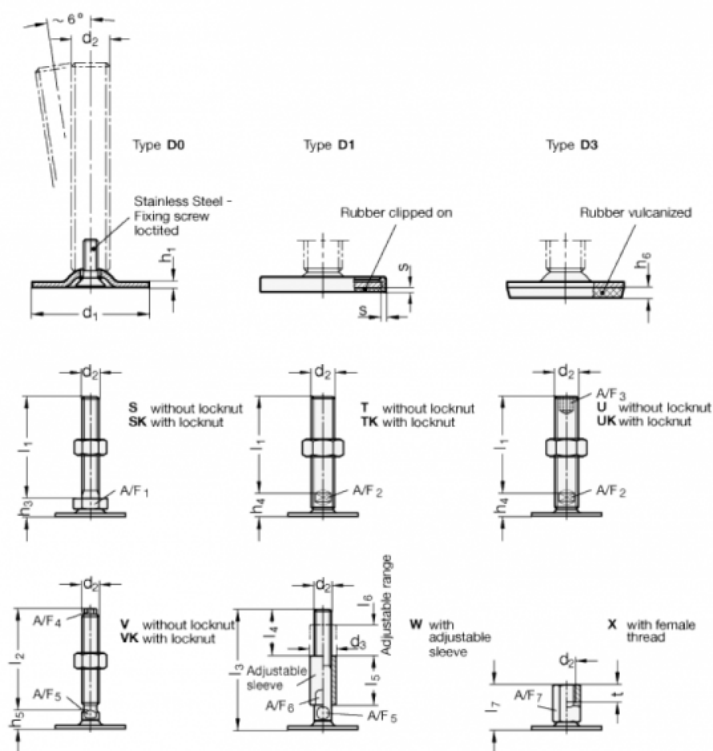

Article number: 204160M16150D3TK
 Description: E+G levelling foot
 GN 41-60-M16-150-D3-TK
 Note: TK With nut, Wrench flat at the bottom

Measures

- A/F2 = 12
- d1 = 60
- d2 = M16
- h1 = 2.5
- h4 = 17
- h6 = 4.5
- l1 = 150
- s =